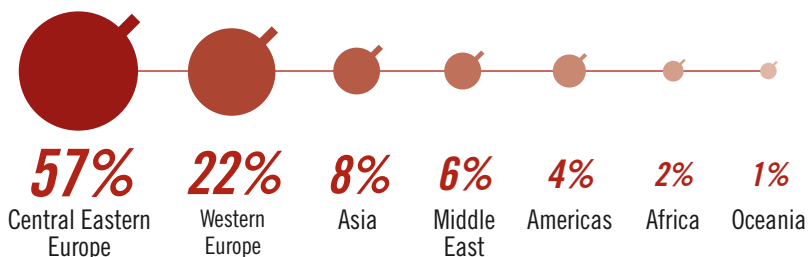

Spill the beans

Spill the beans is part of #TEE20 side-events calendar. The key players are going to be the **start-ups** acting in the coffee sector. "Spill the beans" will be a **meeting point for the coffee industry and innovative ideas.**

Who Visits - Chi Visita

Number of visitors - Numero visitatori **13.040**

13.040 professional visitors from 53 countries

13.040 Visitatori professionali da 53 Paesi

Visitor origin - Provenienza visitatori

2018 international visitors - Visitatori esteri 2018

Buyers profile - Profilo buyer

48%

of visitors are General Manager, Owners, Presidents
dei visitatori sono General Manager, Proprietari o Presidenti

95%

of visitors has actual purchasing power
dei visitatori ricopre un ruolo attivo nelle decisioni d'acquisto

57%

of visitors are looking for new products or suppliers
dei visitatori cerca nuovi prodotti o fornitori