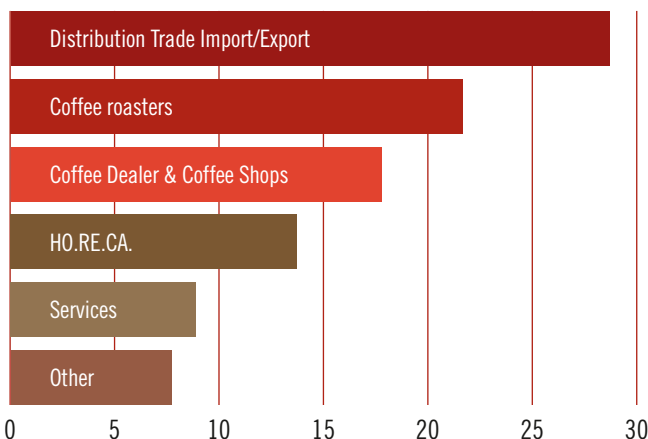

Visitors by field of activity - Attività dei visitatori

Comprehensive press coverage: international medias & media partners involved in the press campaign, tailor-made newsletters sent to over 200.000 international professionals.

Ampia copertura stampa: con la collaborazione dei media partner e attraverso i media internazionali viene garantita una ampia promozione dell'evento.